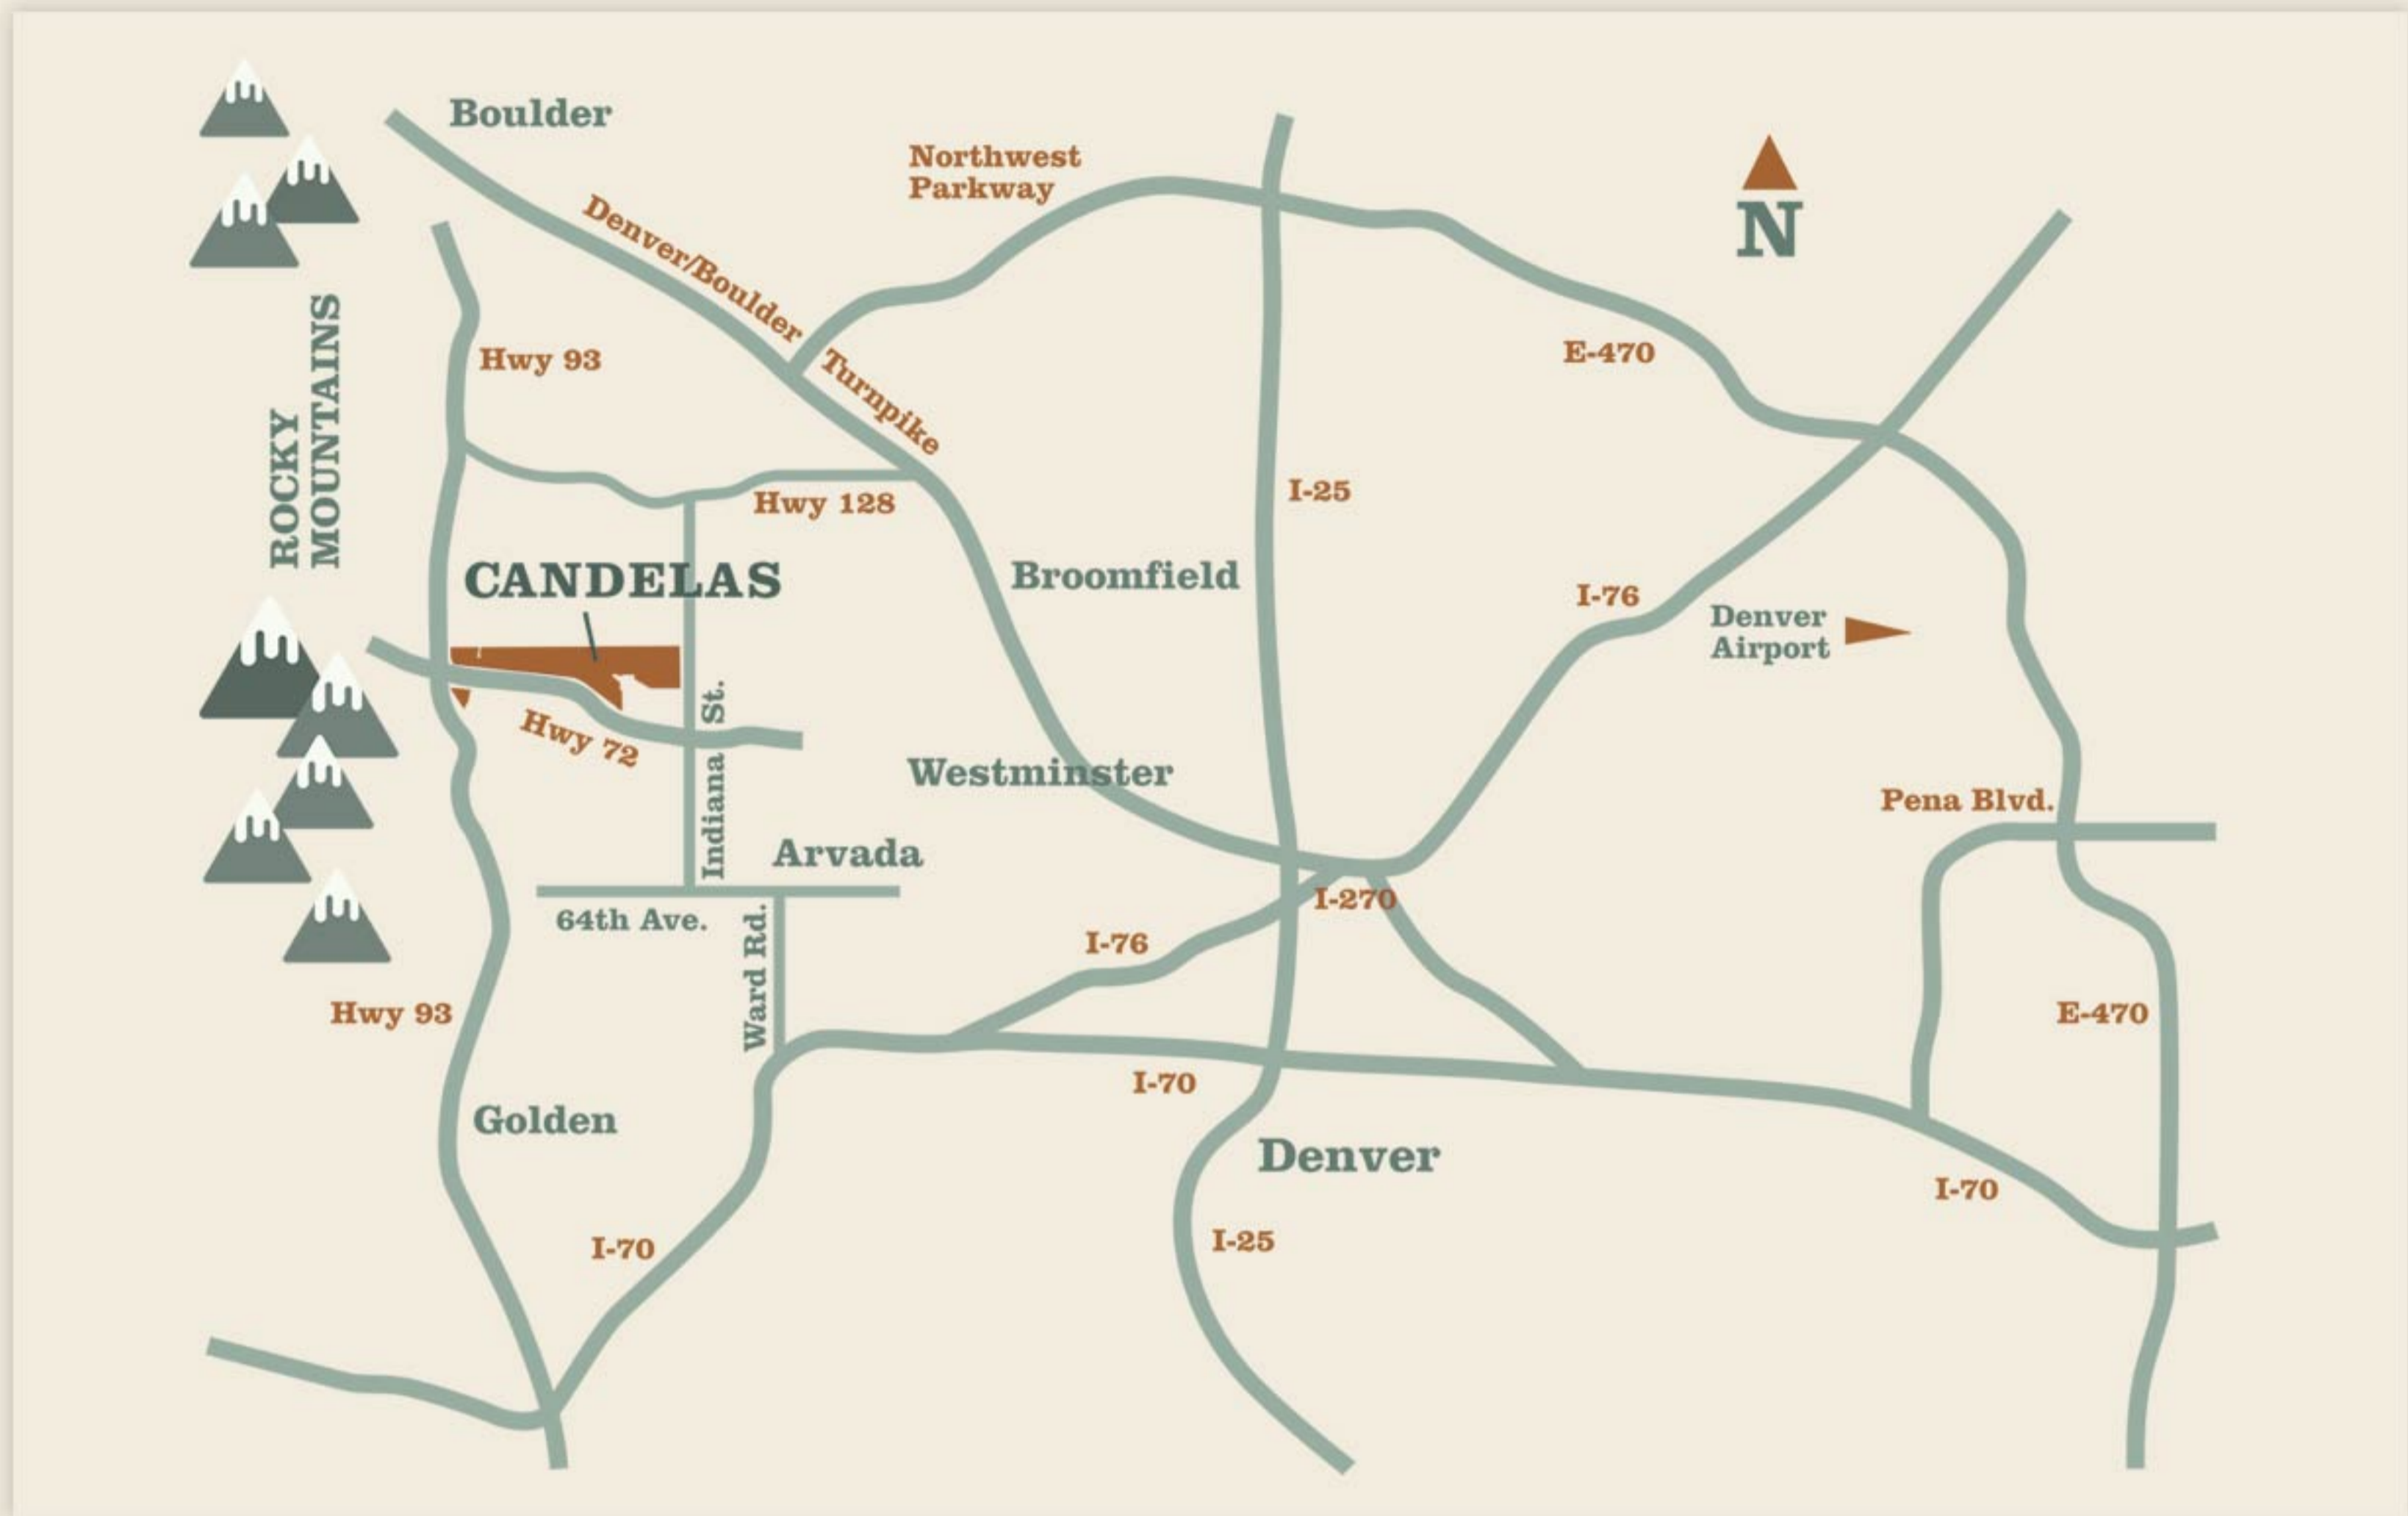

CANDELAS

LIFE WIDE OPEN

FROM I-70:

- > Exit Ward Road north
- > Ward Road to 64th Avenue
- > West on 64th Avenue to Indiana Street
- > North on Indiana Street to Candelas Parkway
- > West on Candelas Parkway

FROM BOULDER TURNPIKE:

- > Exit Interlocken Loop
- > South on Interlocken Loop to Hwy 128
- > West on Hwy 128 to Indiana Street
- > South on Indiana Street to Candelas Parkway
- > West on Candelas Parkway

FROM HIGHWAY 93:

- > Highway 93 to Highway 72
- > East on Highway 72 to Candelas Parkway
- > Candelas Parkway East

Candelas is located in west Arvada at Candelas Parkway and Indiana Street.
9371 McIntyre Street, Arvada CO 80007